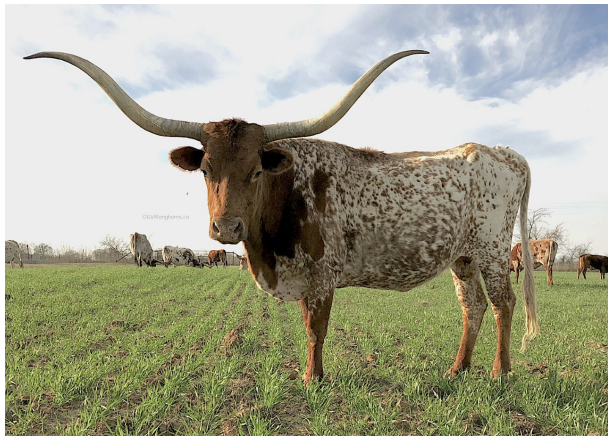

SWCC Carlye's Cody

Date of Birth: 09/11/2002
Registration 1: C217589
Breeder: Lemley Longhorns
Owner: Arrowhead Cattle Company

Courtesy of GVR Longhorns, LLC

DECEASED

<http://www.hiredhandsoftware.com>